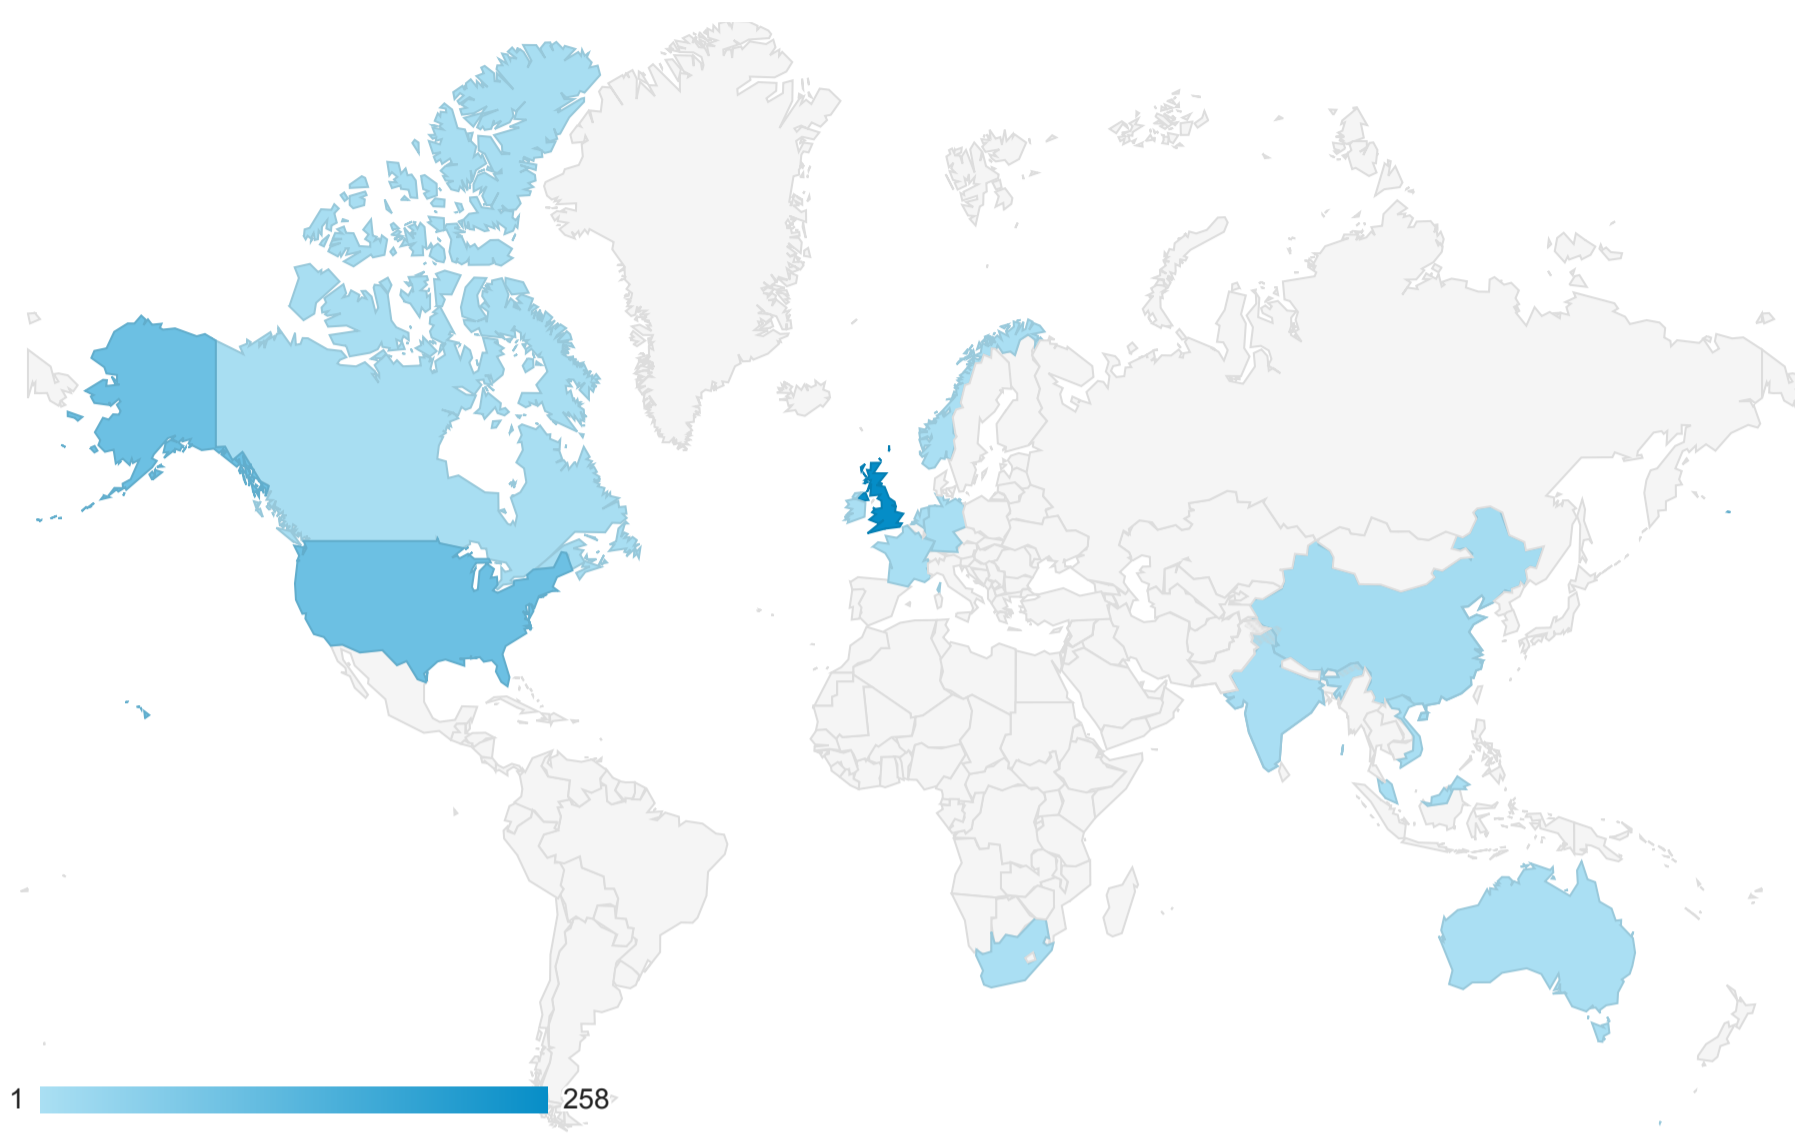

Location

Apr 20, 2022 - May 20, 2022

All Users
100.00% Users

Map Overlay

Summary

Country	Acquisition			Behavior			Conversions		
	Users ↓	New Users	Sessions	Bounce Rate	Pages / Session	Avg. Session Duration	Goal Conversion Rate	Goal Completions	Goal Value
	390 % of Total: 100.00% (390)	387 % of Total: 100.00% (387)	444 % of Total: 100.00% (444)	53.38% Avg for View: 53.38% (0.00%)	4.02 Avg for View: 4.02 (0.00%)	00:01:41 Avg for View: 00:01:41 (0.00%)	0.00% Avg for View: 0.00% (0.00%)	0 % of Total: 0.00% (0)	£0.00 % of Total: 0.00% (£0.00)
1. United Kingdom	258 (66.15%)	256 (66.15%)	311 (70.05%)	37.94%	5.13	00:02:16	0.00%	0 (0.00%)	£0.00 (0.00%)
2. United States	97 (24.87%)	97 (25.06%)	97 (21.85%)	96.91%	1.05	<00:00:01	0.00%	0 (0.00%)	£0.00 (0.00%)
3. China	10 (2.56%)	10 (2.58%)	10 (2.25%)	90.00%	1.10	00:00:28	0.00%	0 (0.00%)	£0.00 (0.00%)
4. Canada	4 (1.03%)	4 (1.03%)	4 (0.90%)	100.00%	1.00	00:00:00	0.00%	0 (0.00%)	£0.00 (0.00%)
5. Hong Kong	3 (0.77%)	2 (0.52%)	3 (0.68%)	33.33%	1.67	00:01:16	0.00%	0 (0.00%)	£0.00 (0.00%)
6. India	3 (0.77%)	3 (0.78%)	3 (0.68%)	100.00%	1.00	00:00:00	0.00%	0 (0.00%)	£0.00 (0.00%)
7. Germany	2 (0.51%)	2 (0.52%)	2 (0.45%)	50.00%	2.50	00:00:03	0.00%	0 (0.00%)	£0.00 (0.00%)
8. France	2 (0.51%)	2 (0.52%)	2 (0.45%)	0.00%	5.00	00:11:35	0.00%	0 (0.00%)	£0.00 (0.00%)
9. Vietnam	2 (0.51%)	2 (0.52%)	2 (0.45%)	100.00%	1.00	00:00:00	0.00%	0 (0.00%)	£0.00 (0.00%)
10. Australia	1 (0.26%)	1 (0.26%)	1 (0.23%)	0.00%	5.00	00:01:16	0.00%	0 (0.00%)	£0.00 (0.00%)
11. Ireland	1 (0.26%)	1 (0.26%)	1 (0.23%)	100.00%	1.00	00:00:00	0.00%	0 (0.00%)	£0.00 (0.00%)
12. Jersey	1 (0.26%)	1 (0.26%)	1 (0.23%)	0.00%	31.00	00:05:33	0.00%	0 (0.00%)	£0.00 (0.00%)
13. Malta	1 (0.26%)	1 (0.26%)	1 (0.23%)	0.00%	4.00	00:00:54	0.00%	0 (0.00%)	£0.00 (0.00%)
14. Malaysia	1 (0.26%)	1 (0.26%)	1 (0.23%)	100.00%	1.00	00:00:00	0.00%	0 (0.00%)	£0.00 (0.00%)
15. Netherlands	1 (0.26%)	1 (0.26%)	2 (0.45%)	50.00%	2.50	00:00:23	0.00%	0 (0.00%)	£0.00 (0.00%)
16. Norway	1 (0.26%)	1 (0.26%)	1 (0.23%)	100.00%	1.00	00:00:00	0.00%	0 (0.00%)	£0.00 (0.00%)
17. South Africa	1 (0.26%)	1 (0.26%)	1 (0.23%)	100.00%	1.00	00:00:00	0.00%	0 (0.00%)	£0.00 (0.00%)
18. (not set)	1 (0.26%)	1 (0.26%)	1 (0.23%)	0.00%	2.00	00:00:21	0.00%	0 (0.00%)	£0.00 (0.00%)