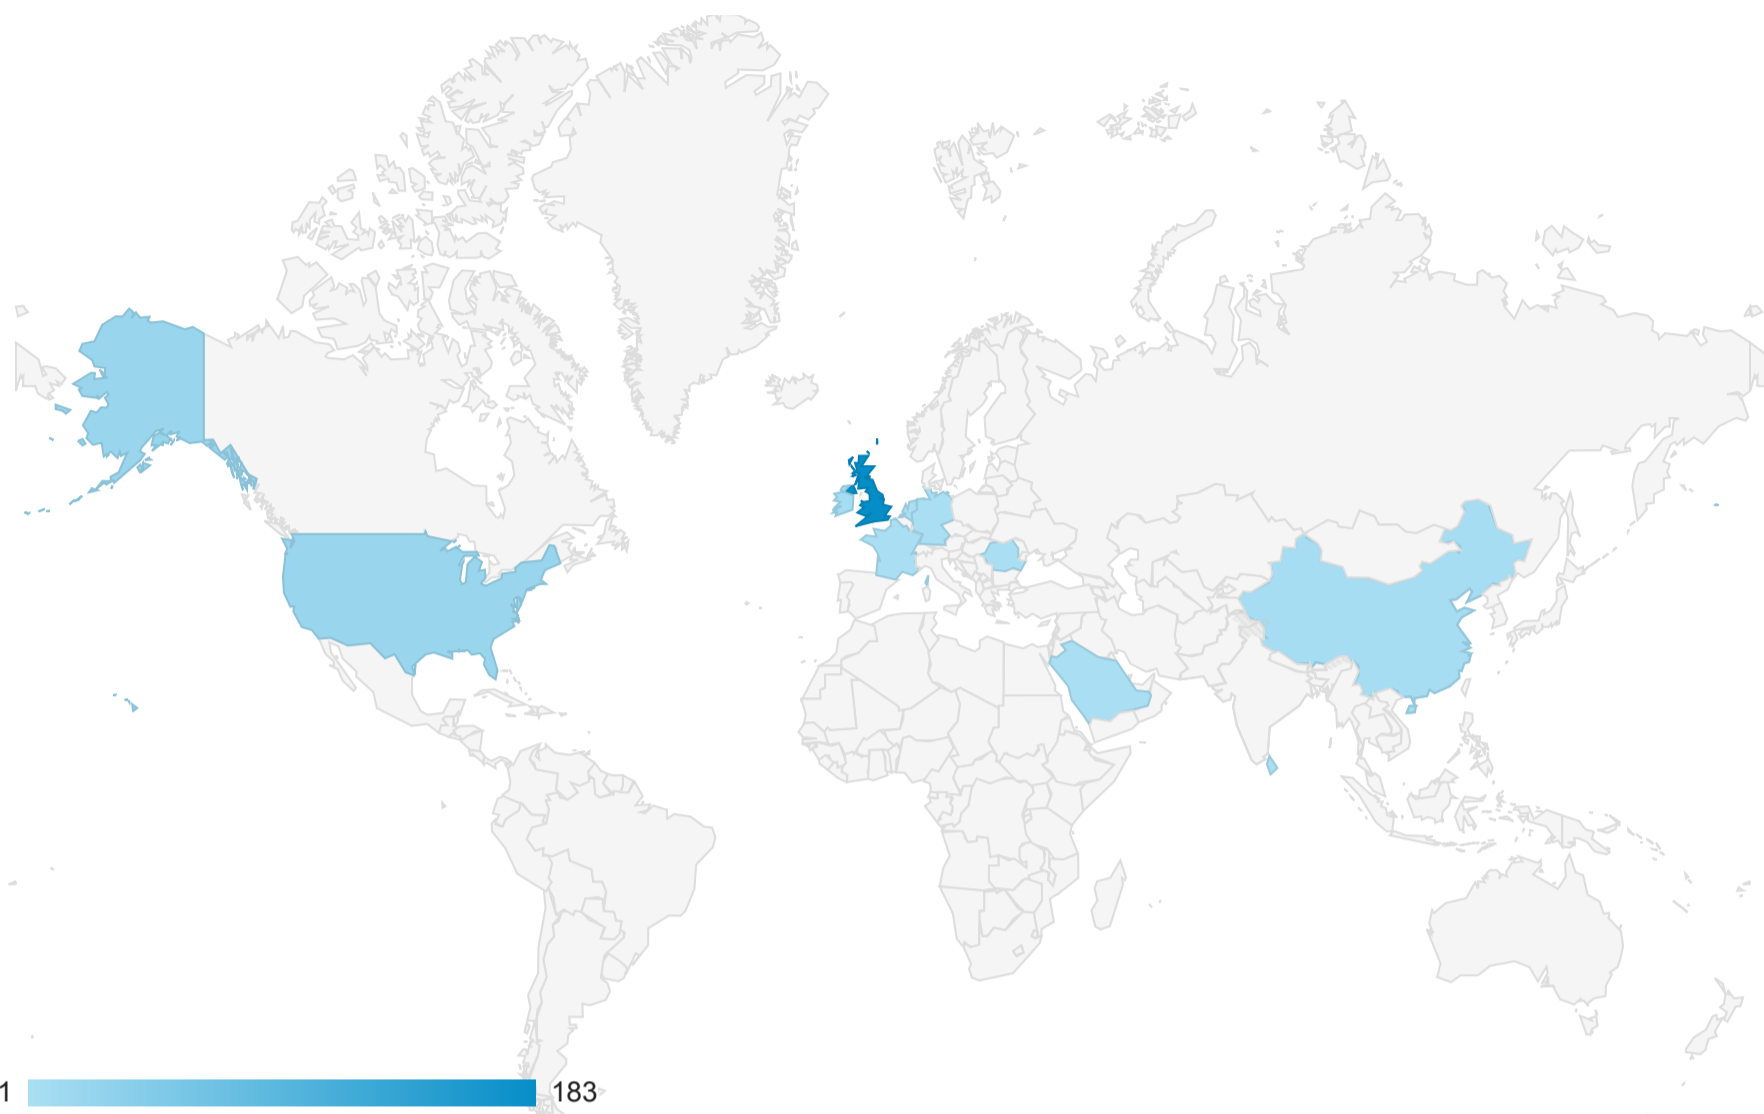

Location

Mobile and Tablet Traffic
37.29% Users

Apr 26, 2022 - May 25, 2022

Map Overlay

Summary

Country	Acquisition			Behavior			Conversions Goal 1: Contact US ▾		
	Users ↓	New Users	Sessions	Bounce Rate	Pages / Session	Avg. Session Duration	Contact US (Goal 1 Conversion Rate)	Contact US (Goal 1 Completions)	Contact US (Goal 1 Value)
Mobile and Tablet Traffic	220 % of Total: 37.29% (590)	220 % of Total: 37.48% (587)	231 % of Total: 37.32% (619)	90.48% Avg for View: 89.50% (1.09%)	1.32 Avg for View: 1.27 (3.64%)	00:00:31 Avg for View: 00:00:28 (11.88%)	1.73% Avg for View: 2.26% (-23.44%)	4 % of Total: 28.57% (14)	\$0.00 % of Total: 0.00% (\$0.00)
1. United Kingdom	183 (83.18%)	183 (83.18%)	193 (83.55%)	89.64%	1.36	00:00:37	1.55%	3 (75.00%)	\$0.00 (0.00%)
2. United States	20 (9.09%)	20 (9.09%)	20 (8.66%)	90.00%	1.20	00:00:07	5.00%	1 (25.00%)	\$0.00 (0.00%)
3. Ireland	6 (2.73%)	6 (2.73%)	6 (2.60%)	100.00%	1.00	00:00:00	0.00%	0 (0.00%)	\$0.00 (0.00%)
4. China	5 (2.27%)	5 (2.27%)	5 (2.16%)	100.00%	1.00	00:00:00	0.00%	0 (0.00%)	\$0.00 (0.00%)
5. Germany	1 (0.45%)	1 (0.45%)	1 (0.43%)	100.00%	1.00	00:00:00	0.00%	0 (0.00%)	\$0.00 (0.00%)
6. France	1 (0.45%)	1 (0.45%)	1 (0.43%)	100.00%	1.00	00:00:00	0.00%	0 (0.00%)	\$0.00 (0.00%)
7. Sri Lanka	1 (0.45%)	1 (0.45%)	2 (0.87%)	100.00%	1.00	00:00:00	0.00%	0 (0.00%)	\$0.00 (0.00%)
8. Netherlands	1 (0.45%)	1 (0.45%)	1 (0.43%)	100.00%	1.00	00:00:00	0.00%	0 (0.00%)	\$0.00 (0.00%)
9. Romania	1 (0.45%)	1 (0.45%)	1 (0.43%)	100.00%	1.00	00:00:00	0.00%	0 (0.00%)	\$0.00 (0.00%)
10. Saudi Arabia	1 (0.45%)	1 (0.45%)	1 (0.43%)	100.00%	1.00	00:00:00	0.00%	0 (0.00%)	\$0.00 (0.00%)

Rows 1 - 10 of 10