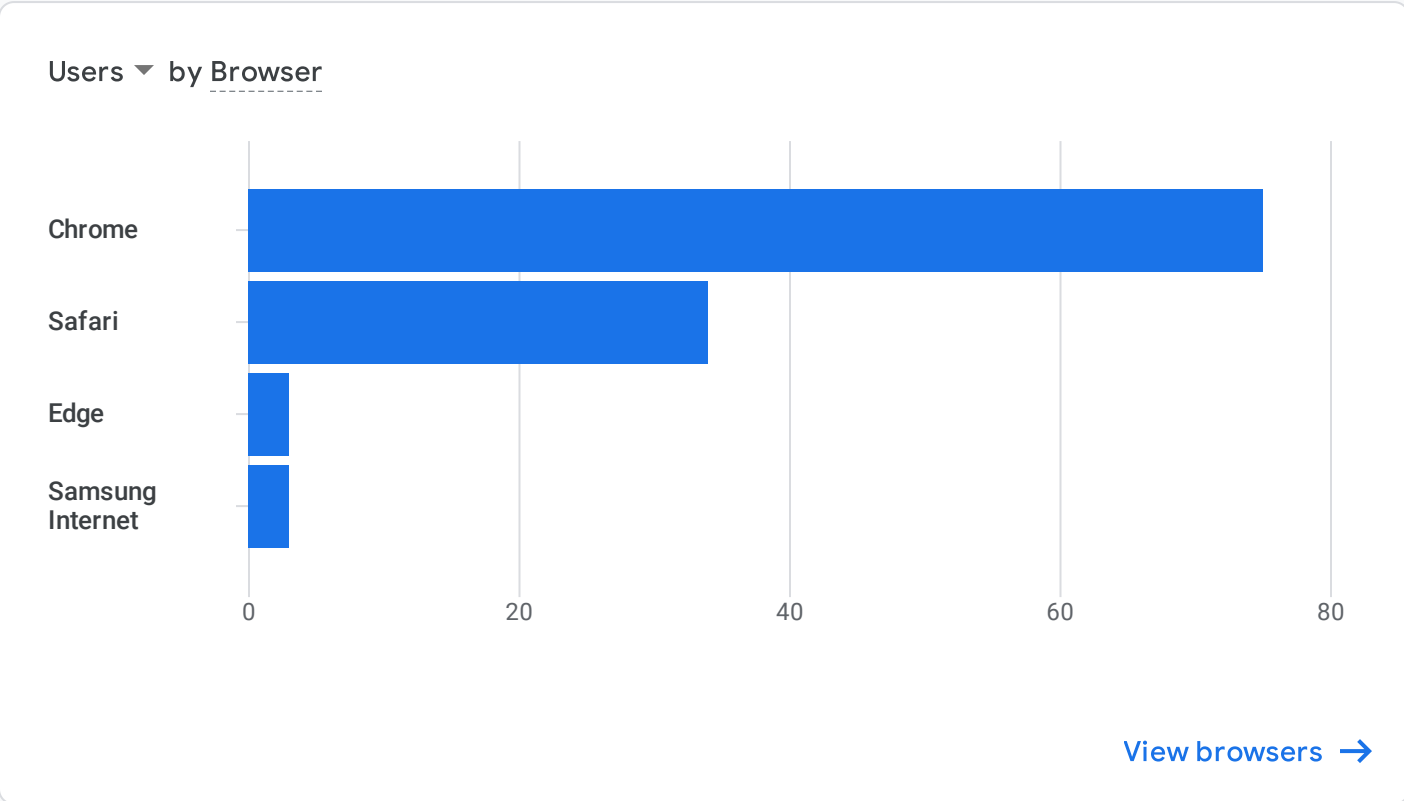

Tech overview ✔

Custom Mar 31 - Apr 29, 2022

All Users Add comparison +

Users by Operating system

OPERATING SYSTE...	USERS
Windows	33
iOS	26
Android	22
Linux	19
Macintosh	14
Chrome OS	1

[View operating systems →](#)

Users by Platform / device category

PLATFORM / DEVI...	USERS
web / desktop	67
web / mobile	47
web / tablet	1

[View platform devices →](#)