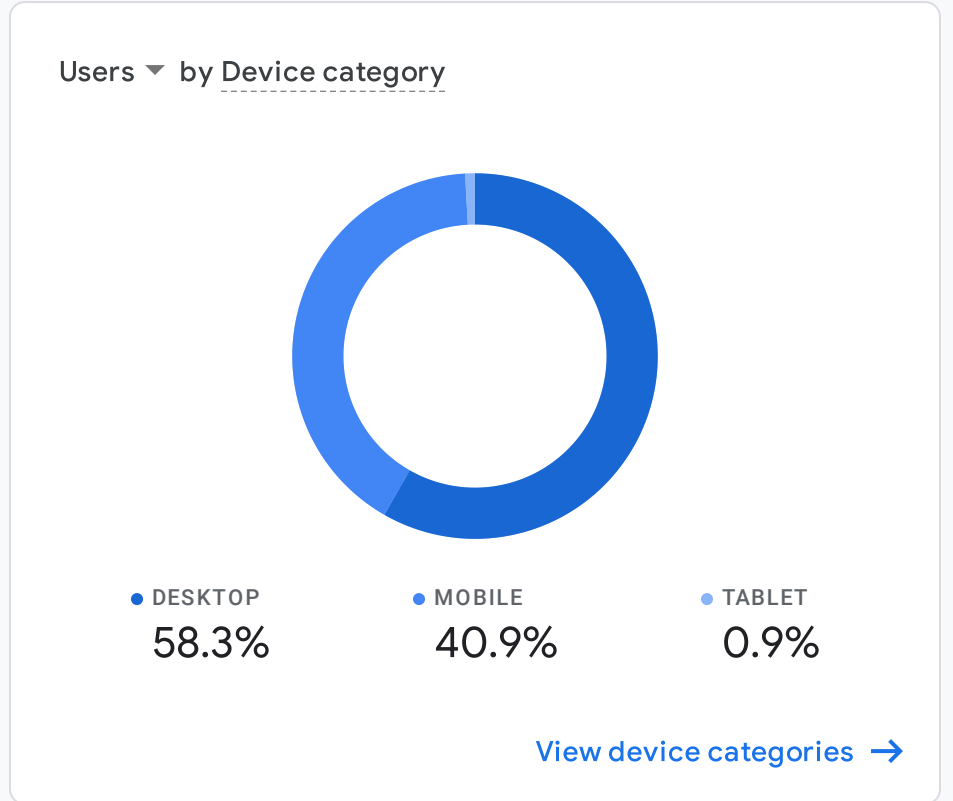

Tech overview ✔

Custom Mar 31 - Apr 29, 2022

All Users Add comparison +

Users by Operating system

OPERATING SYSTE...	USERS
Windows	33
iOS	26
Android	22
Linux	19
Macintosh	14
Chrome OS	1

[View operating systems →](#)

Users by Platform / device category

PLATFORM / DEVI...	USERS
web / desktop	67
web / mobile	47
web / tablet	1

[View platform devices →](#)