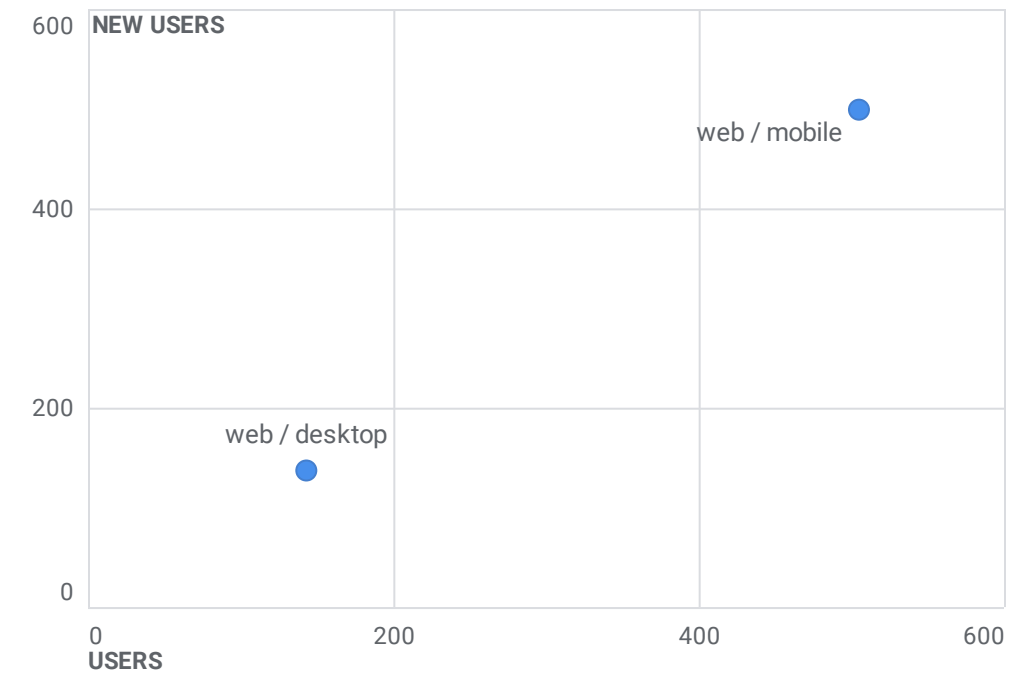

Tech details: Platform / device category ✓ ▾

Last 30 days Apr 26 - May 25, 2022 ▾

A All Users Add comparison +

Users by Platform / device category over time

Users and New users by Platform / device category

Search... Rows per page: 10 ▾ 1-2 of 2

Platform / device category ▾ +	↓ Users	New users	Engaged sessions	Engagement rate	Engaged sessions per user	Average engagement time	Event count All events
Totals	648 100% of total	636 100% of total	438 100% of total	54.01% Avg 0%	0.68 Avg 0%	0m 37s Avg 0%	3,901 100% of total
1 web / mobile	505	499	303	50.84%	0.60	0m 24s	2,661
2 web / desktop	143	137	135	62.79%	0.94	1m 24s	1,231