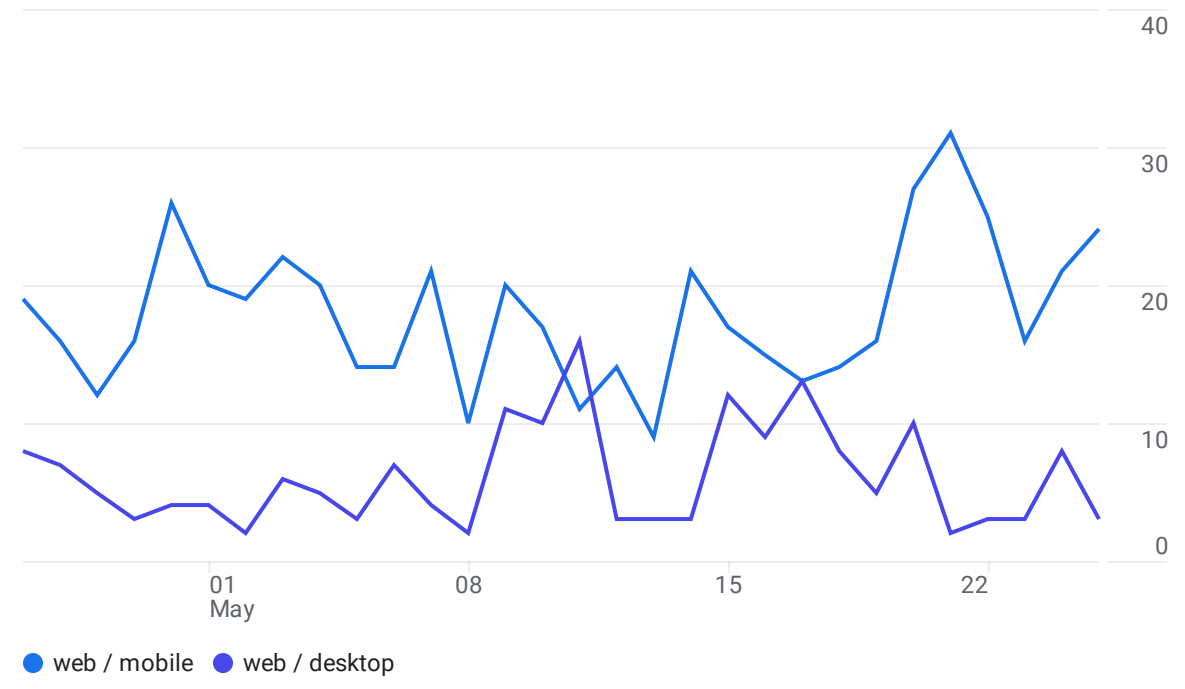

Tech details: Platform / device category ✓ ▾

Last 30 days Apr 26 - May 25, 2022 ▾

A All Users Add comparison +

Users by Platform / device category over time

Users and New users by Platform / device category

Search... Rows per page: 10 ▾ 1-2 of 2

Platform / device category ▾ +	↓ Users	New users	Engaged sessions	Engagement rate	Engaged sessions per user	Average engagement time	Event count All events
Totals	648 100% of total	636 100% of total	438 100% of total	54.01% Avg 0%	0.68 Avg 0%	0m 37s Avg 0%	3,901 100% of total
1 web / mobile	505	499	303	50.84%	0.60	0m 24s	2,661
2 web / desktop	143	137	135	62.79%	0.94	1m 24s	1,231