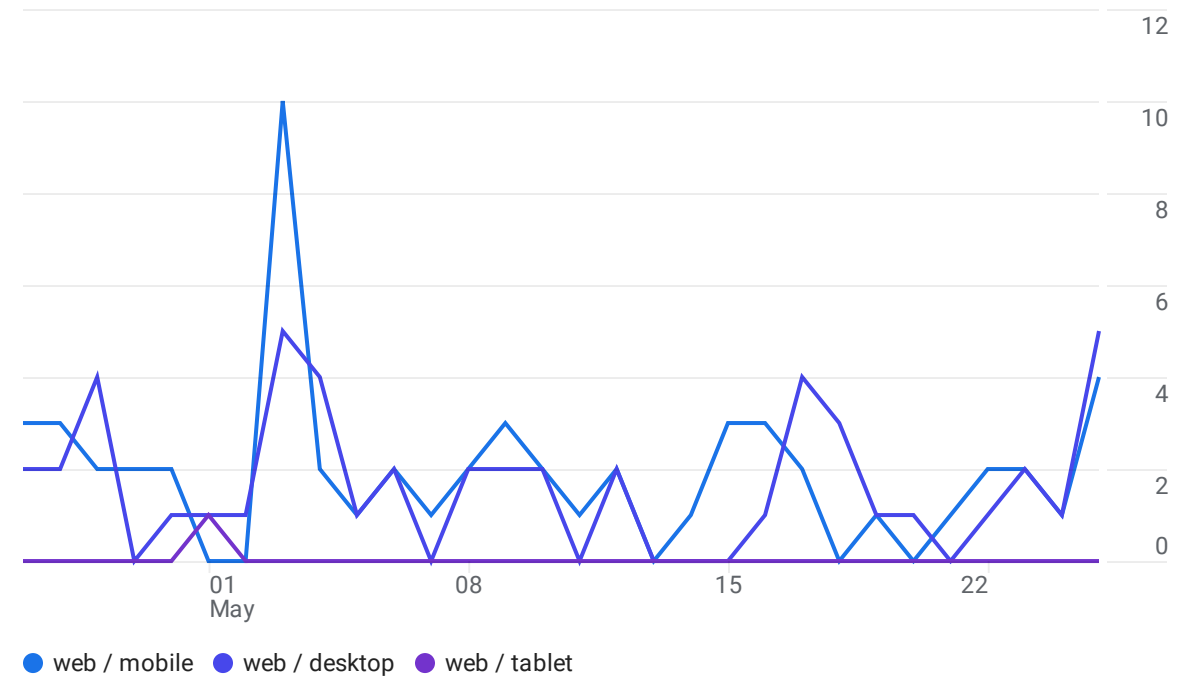

Tech details: Platform / device category ✓ ▾

Last 30 days Apr 26 - May 25, 2022 ▾

A All Users Add comparison +

Users by Platform / device category over time

Users and New users by Platform / device category

Search... Rows per page: 10 ▾ 1-3 of 3

| Platform / device category ▾ + | ↓ Users | New users | Engaged sessions | Engagement rate | Engaged sessions per user | Average engagement time | Event count All events |
|--------------------------------|----------------------------|----------------------------|----------------------------|------------------------|---------------------------|-------------------------|--|
| Totals | 84 100% of total | 78 100% of total | 72 100% of total | 60.5% Avg 0% | 0.86 Avg 0% | 1m 19s Avg 0% | 68 100% of total |
| 1 web / mobile | 55 | 52 | 34 | 53.97% | 0.62 | 0m 50s | 35 |
| 2 web / desktop | 28 | 25 | 37 | 67.27% | 1.32 | 2m 16s | 31 |
| 3 web / tablet | 1 | 1 | 1 | 100% | 1.00 | 0m 26s | |