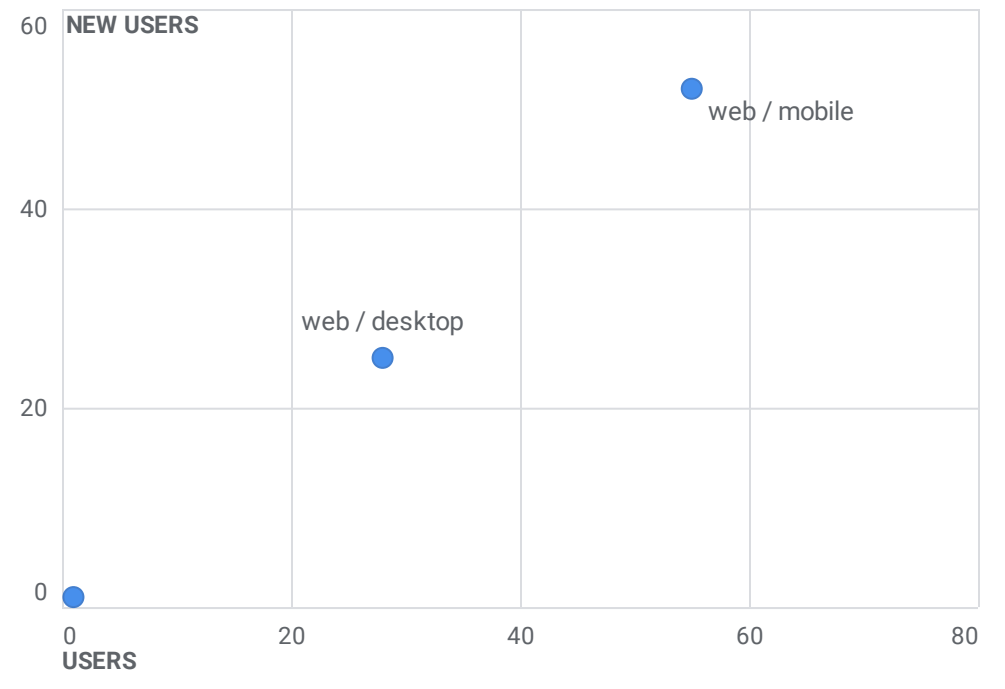

Tech details: Platform / device category ✓ ▾

Last 30 days Apr 26 - May 25, 2022 ▾

A All Users Add comparison +

Users by Platform / device category over time

Users and New users by Platform / device category

Search... Rows per page: 10 ▾ 1-3 of 3

| Platform / device category ▾ + | ↓ Users | New users | Engaged sessions | Engagement rate | Engaged sessions per user | Average engagement time | Event count All events |
|--------------------------------|----------------------------|----------------------------|----------------------------|------------------------|---------------------------|-------------------------|--|
| Totals | 84 100% of total | 78 100% of total | 72 100% of total | 60.5% Avg 0% | 0.86 Avg 0% | 1m 19s Avg 0% | 68 100% of total |
| 1 web / mobile | 55 | 52 | 34 | 53.97% | 0.62 | 0m 50s | 35 |
| 2 web / desktop | 28 | 25 | 37 | 67.27% | 1.32 | 2m 16s | 31 |
| 3 web / tablet | 1 | 1 | 1 | 100% | 1.00 | 0m 26s | |